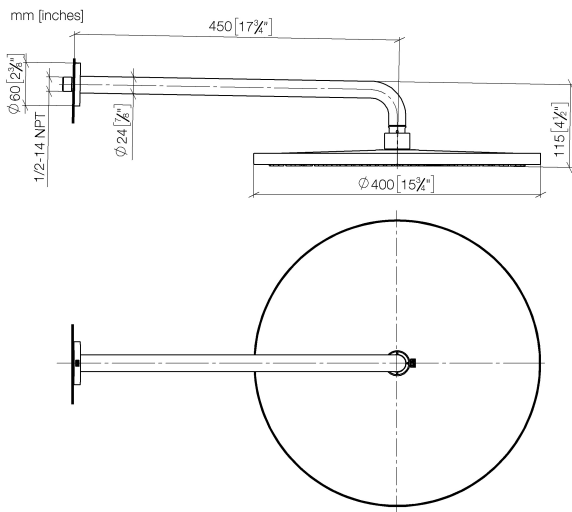

Rain shower with wall fixing FlowReduce 400 mm - Chrome

TARA

28 658 970

Fits: TARA, LISSÉ, VAIA, META

- 450mm projection
- rain shower Ø 400 mm
- PURE RAIN, max. flow rate 12 l/min (at 3 bar)
- Function from: 12 l/min
- rosette Ø 60 mm
- 1/2" connection
- with anti-scale system
- WRAS
- This product can help a building meet the requirements of Green Building Rating Systems, e.g. LEED®, BREEAM®, DGNB

To be provided by the customer. Zigbee Gateway!

	Chrome	28 658 970-00
	Brushed Platinum	28 658 970-06
	Platinum	28 658 970-08
	Dark Chrome	28 658 970-19
	Light Gold	28 658 970-26
	Brushed Light Gold	28 658 970-27
	Brushed Durabronze (23kt Gold)	28 658 970-28
	Matte Black	28 658 970-33
	Brushed Bronze	28 658 970-42
	Brushed Champagne (22kt Gold)	28 658 970-46
	Champagne (22kt Gold)	28 658 970-47
	Brushed Chrome	28 658 970-93
	Brushed Dark Platinum	28 658 970-99

28 658 970

Flow rate chart

Certificates

LGA_38661.

28 658 970

Parts for other finishes can be found here: Brushed Platinum

Spare parts list

No.	Item Number	Name	Quantity used	Delivery time
1	04 30 31 032 00 90	fixing set	1	2
2	09 17 20 120 90	holder	1	2
3	09 14 10 150 90	seal	2	2
4	09 27 97 015-00	rosette	1	10
5	90 11 03 070 00-00	pipe	1	10
6	09 23 01 075 90	insert	1	2
7	90 12 05 090 20-00	shower	1	10
8	90 30 09 069 00 90	key	1	2