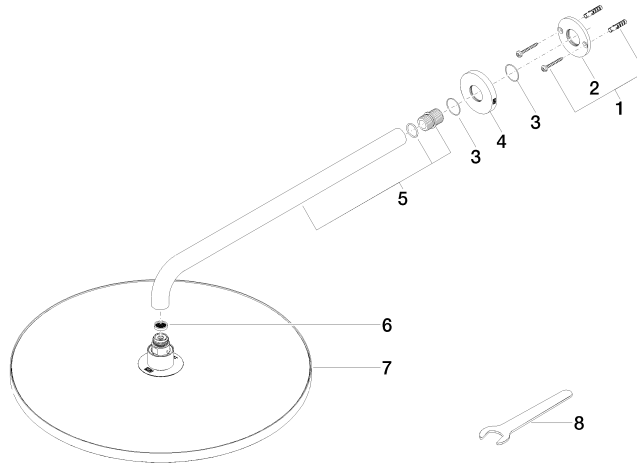

Rain shower with wall fixing FlowReduce 400 mm - Chrome

TARA

28 658 970

Fits: TARA, LISSÉ, VAIA, META

- 450mm projection
- rain shower Ø 400 mm
- PURE RAIN, max. flow rate 12 l/min (at 3 bar)
- Function from: 12 l/min
- rosette Ø 60 mm
- 1/2" connection
- with anti-scale system
- WRAS
- This product can help a building meet the requirements of Green Building Rating Systems, e.g. LEED®, BREEAM®, DGNB

To be provided by the customer. Zigbee Gateway!

	Chrome	28 658 970-00
	Brushed Platinum	28 658 970-06
	Platinum	28 658 970-08
	Dark Chrome	28 658 970-19
	Light Gold	28 658 970-26
	Brushed Light Gold	28 658 970-27
	Brushed Durabronze (23kt Gold)	28 658 970-28
	Matte Black	28 658 970-33
	Brushed Bronze	28 658 970-42
	Brushed Champagne (22kt Gold)	28 658 970-46
	Champagne (22kt Gold)	28 658 970-47
	Brushed Chrome	28 658 970-93
	Brushed Dark Platinum	28 658 970-99

28 658 970

Flow rate chart

Certificates

LGA_38661.

28 658 970

Parts for other finishes can be found here: Brushed Platinum

Spare parts list

No.	Item Number	Name	Quantity used	Delivery time
1	04 30 31 032 00 90	fixing set	1	2
2	09 17 20 120 90	holder	1	2
3	09 14 10 150 90	seal	2	2
4	09 27 97 015-00	rosette	1	10
5	90 11 03 070 00-00	pipe	1	10
6	09 23 01 075 90	insert	1	2
7	90 12 05 090 20-00	shower	1	10
8	90 30 09 069 00 90	key	1	2